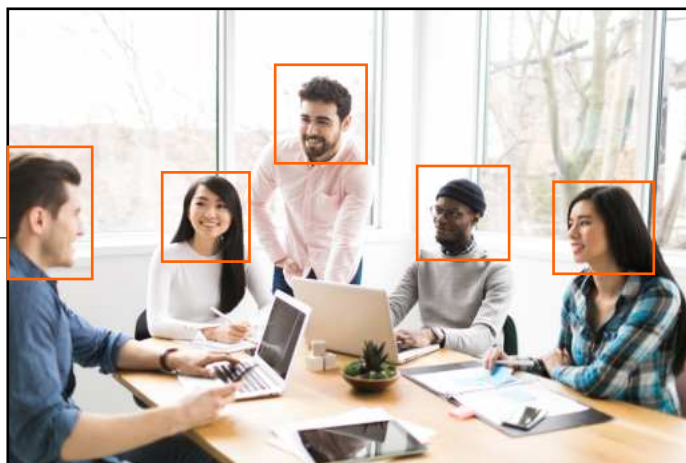

APPLICATIONS:

- PC-Based Video Conferencing
- Web Conferencing
- Unified Communications

WORKSPACES:

- Huddle Spaces
- Small Meeting Rooms
- Executive Offices

Smart Face or Voice Tracking

AI processing optionally tracks an individual or frames an entire group for perfect framing and focus.

Easy to Install

Easily mounted on monitors using standard damping rotary-shaft support.

Elevate Your Collaboration

Different Tracking Modes

Track Participants

Detects all the attendees that the camera has access to and captures them so that they all fit in the video frame.

Track Speaker

Detects the person who is speaking and follows that person as they move. Keeps the speaker centered in the video frame.

Track Person

Ideal to follow only the person who is moving. The moving person being tracked doesn't have to be the speaker.